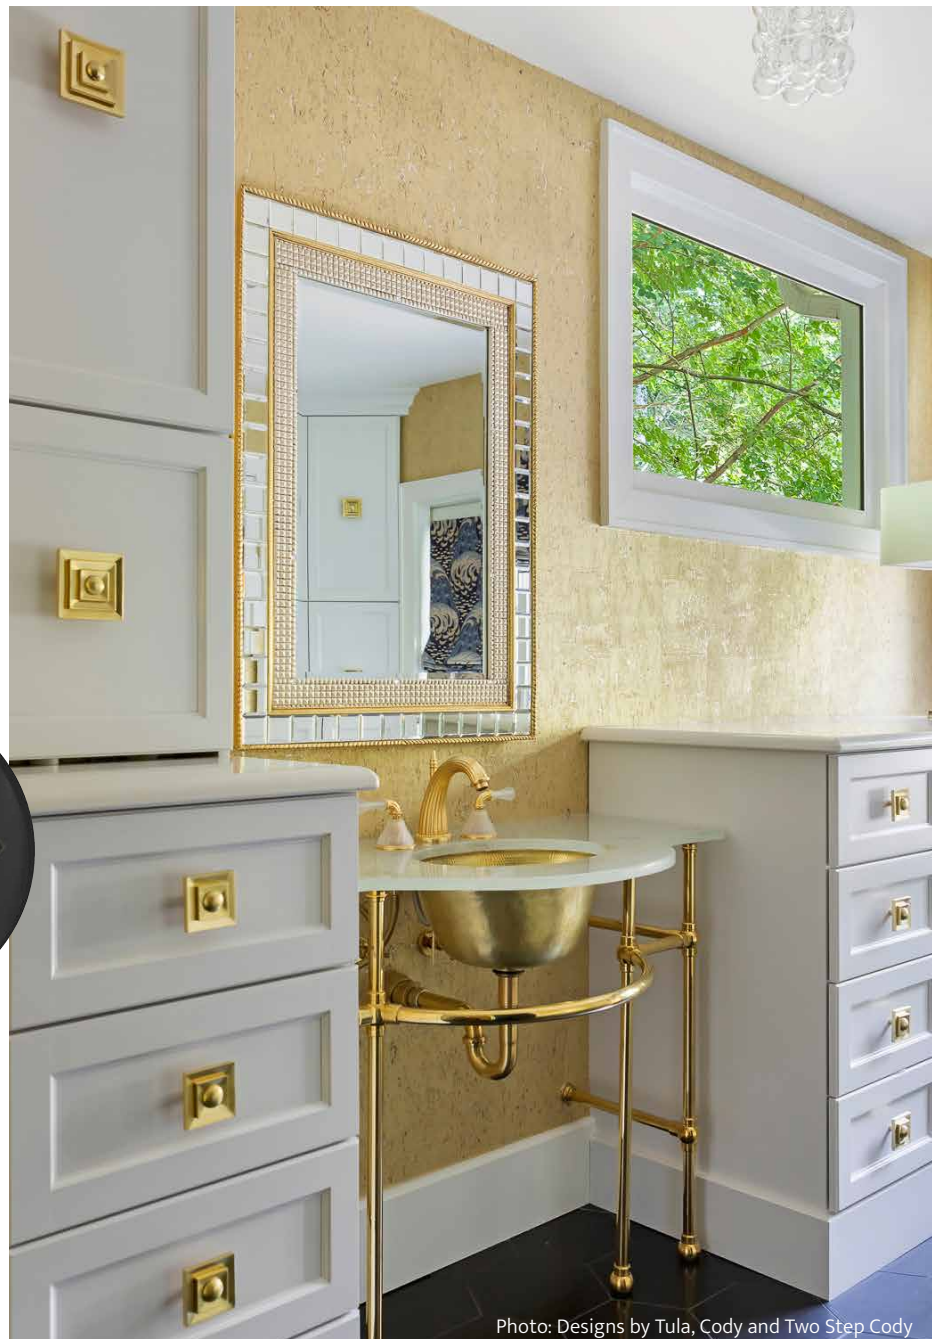

Photo: Designs by Tula, Cody and Two Step Cody