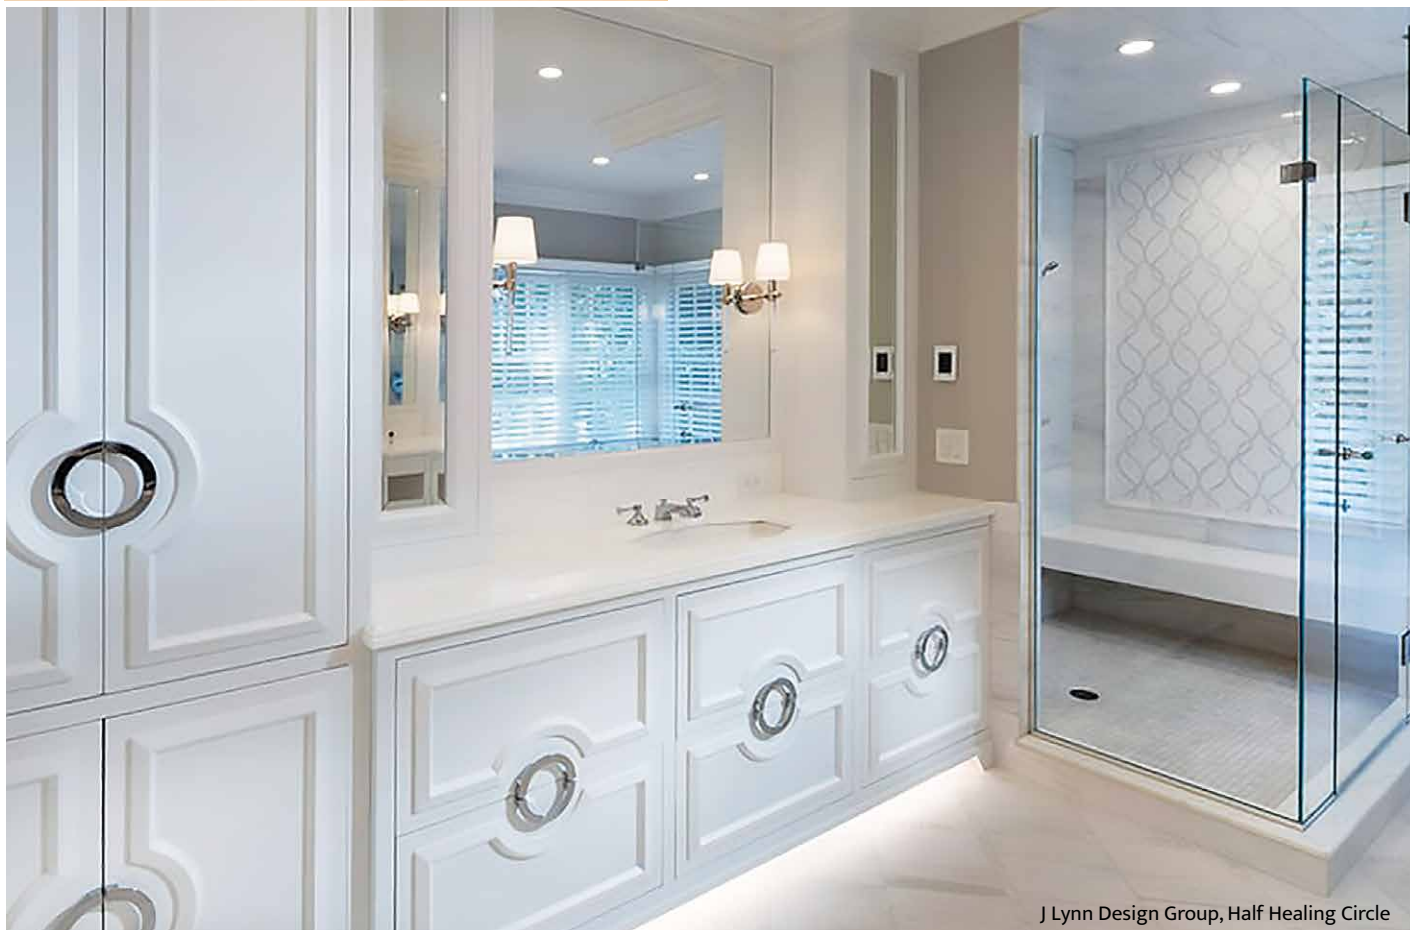

Studio Entourage, Healing Circle

J Lynn Design Group, Ben Moore

J Lynn Design Group, Half Healing Circle