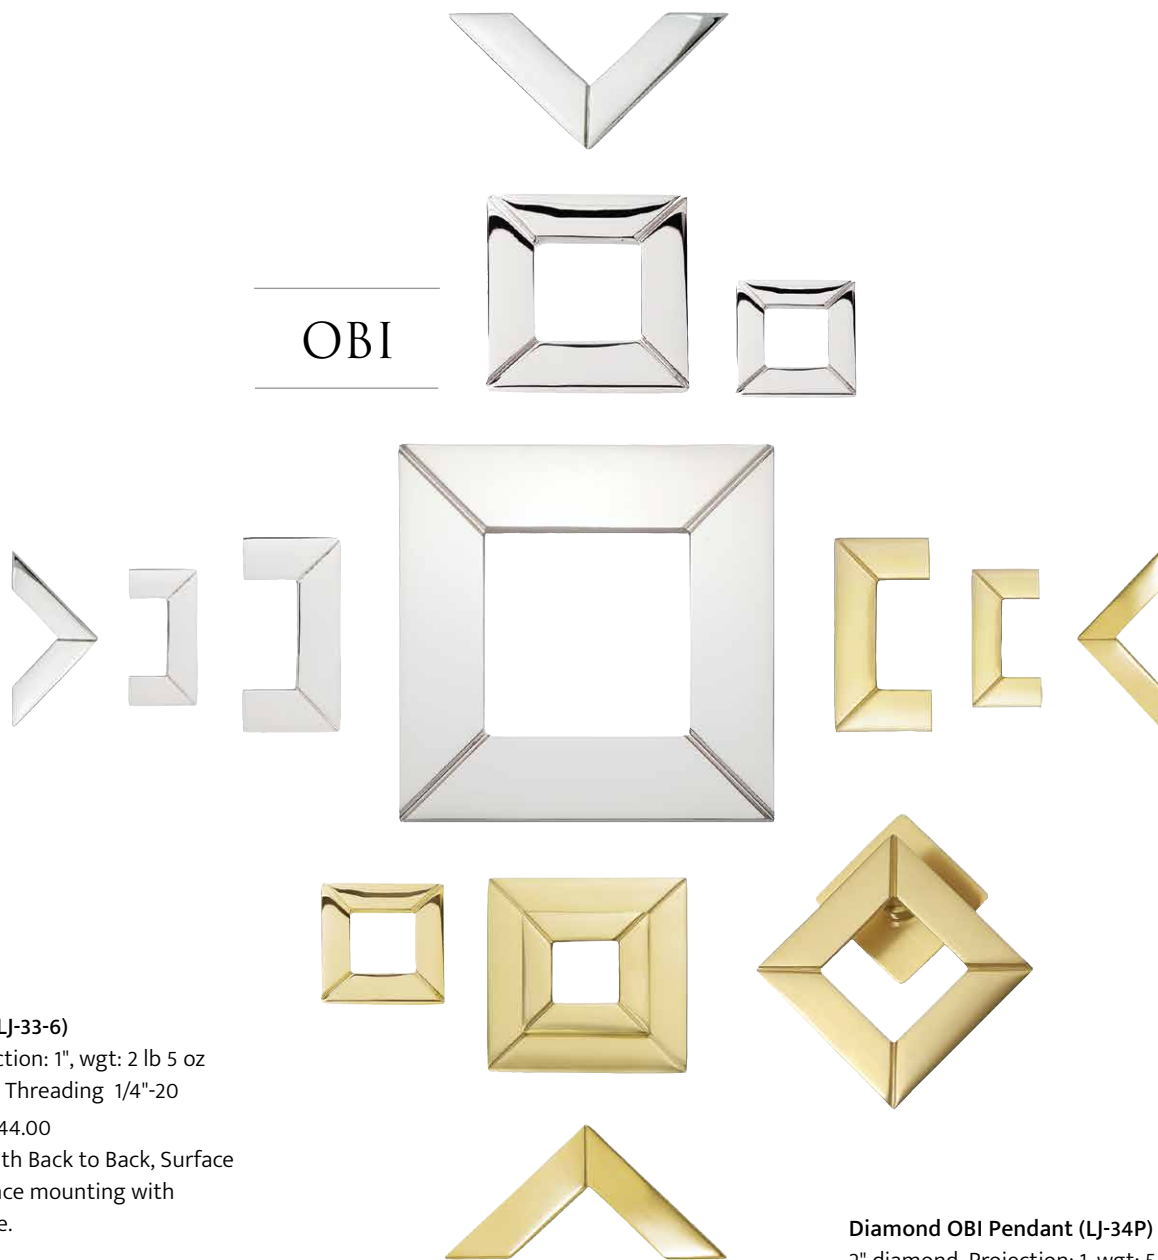

COLLECTIONS OBI

OBI

OBI Pull 6 (LJ-33-6)

6" sq, Projection: 1", wgt: 2 lb 5 oz
c/c: 4.5" +/-, Threading 1/4"-20

List Price: 544.00

Available with Back to Back, Surface and Appliance mounting with an upcharge.

OBI Pull 3 (LJ-33-3)

3.5" sq, Projection: .875", wgt: 9 oz
c/c: 2.75" +/-, Threading #8-32

List Price: 135.00

OBI Pull 2 (LJ-34)

2" sq, Projection: .875", wgt: 4 oz
c/c: 1.625" +/-, Threading #8-32

List Price: 88.00

Half OBI Pull 6 (LJ-39-6)

6"w x 3" h, Projection: 1", wgt: 1 lb 3 oz
c/c: 4.5" +/-, Threading 1/4"-20

List Price: 313.00

Available with Back to Back, Surface and Appliance mounting with an upcharge.

Half OBI Pull 3 (LJ-39-3)

3.25"w x 1.5"h, Projection: .875"
wgt: 6 oz, c/c: 2.625" +/-, Threading #8-32

List Price: 103.00

Half OBI Pull 2 (LJ-40)

2"w x 1"h, Projection: 0.875", wgt: 3 oz
c/c: 1.125" +/-, Threading #8-32

List Price: 74.00

Diamond Half OBI Pull Large (LJ-35)

4.75"w x 2.875"h, Projection: .875", wgt: 5 oz
c/c: 2.625" +/-, Threading #8-32

List Price: 103.00

Diamond OBI Pendant (LJ-34P)

2" diamond, Projection: 1, wgt: 5 oz
Threading #8-32

List Price: 124.00

Shown with a Back Plate

Diamond Half OBI Pull Small (LJ-36)

3"w x 1" h, Projection: .875", wgt: 2 oz
c/c: 1.5" +/-, Threading #8-32

List Price: 74.00

Stacked OBI Pull (LJ-37)

3.375" sq, Projection: 1", wgt: 13 oz
c/c: 2.625" +/-, Threading #8-32

List Price: 198.00

STOCK FINISHES

Satin Brass, High Polished Nickel