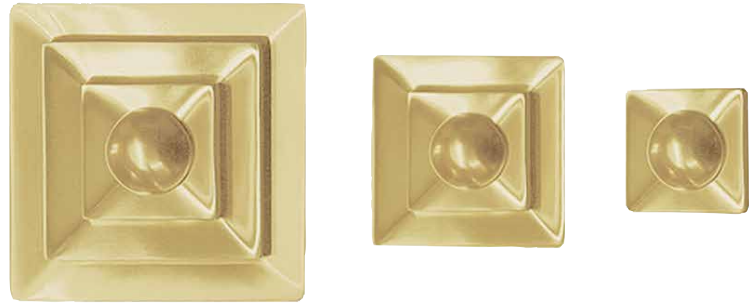

COLLECTIONS CODY LEX

CODY

CODY

Cody Knob (LJ-22)

Size: 3.5" sq

Projection: 1.875"

wgt: 1 lb 9 oz

Threading: 1/4"-20

List Price: 376.00

Cody 2 Step Knob (LJ-74)

Size: 2.5" sq

Projection: 1.5"

wgt: 11 oz

Threading #8-32

List Price: 194.00

STOCK FINISHES

Satin Brass, High Polished Nickel

LEX

LEX KNOB

Lex Knob (LJ-07)

Size: 1.5" sq

Projection: 1.5"

wgt: 4 oz

Threading #8-32

List Price: 114.00