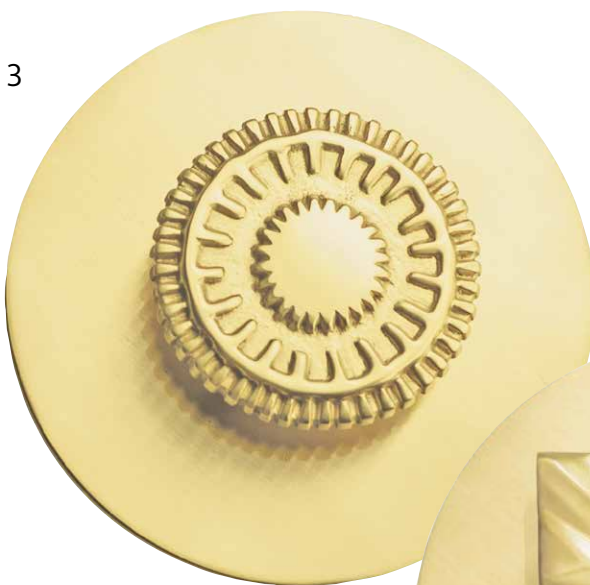

ACCESSORIZE

MERCEDES KNOB - ROUND 3

Mercedes Knob Round 3 (LJ-23-3)

3.25" dia

Projection: 1.125"

wgt: 13 oz

Threading #8-32

List Price: 198.00

STOCK FINISHES

Satin Brass, High Polished Nickel

BRASS 6" BACK PLATE

Brass 6" Back Plate (LJ-85)

6" dia

Projection: 2mm

wgt: 11 oz

center drilled #8'

List Price: 246.00

STOCK FINISHES

Satin Brass, High Polished Nickel

CHEN TOGGLE

Chen Toggle with 4" Back Plate (LJ-55-TB)

4"w x 4.5" wide due to overhang

Projection: 1.375

wgt: 9 oz

Threading #8-32

List Price: 145.00

STOCK FINISHES

Satin Brass, High Polished Nickel

Black or Clear Acrylic Back Plate avail.

JESSICA KNOB

Jessica Knob (LJ-58)

3.5" dia

Projection: 1.5"

wgt: 1 lb 5 oz

Threading 1/4"-20

List Price: 313.00

STOCK FINISHES

Satin Brass, High Polished Nickel

BRASS 6" BACK PLATE

Brass 6" Back Plate (LJ-85)

6" dia, Projection: 2mm

wgt: 11 oz

center drilled #8'

STOCK FINISHES

Satin Brass, High Polished Nickel

List Price: 246.00