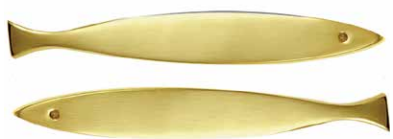

FISH KNOB

Fish Knob (SC-09)

Size: 5.25" x 0.75"

Projection: 0.75"

wgt: 4 oz

Threading: #8-32

List Price: 61.00

STOCK FINISHES

Satin Brass, High Polished Nickel